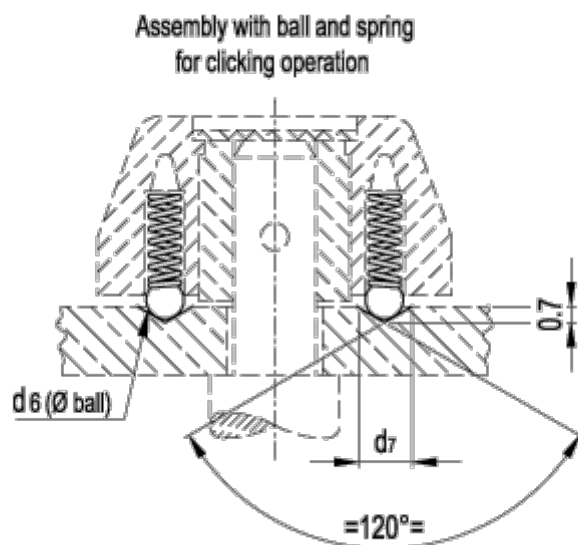

Data Sheet

Article number: 2306035001
Description: E+G Click spring/ball
MS.D3

Measures

d6 = 3
d7 = 2.0
Type = MS.D3